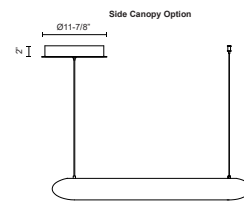

KUZCO

CANADA: 19054 28TH AVENUE - SURREY, BC V3Z 6M3
USA: 3035 E. LONE MOUNTAIN ROAD - LAS VEGAS, NV 89081

WWW.KUZCOLIGHTING.COM

© 2018 KUZCO LIGHTING. ALL RIGHTS RESERVED.

COMMENT