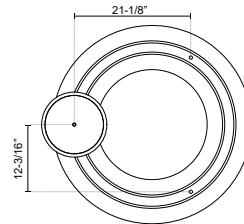

KUZCO

CANADA: 19054 28TH AVENUE - SURREY, BC V3Z 6M3
USA: 3035 E. LONE MOUNTAIN ROAD - LAS VEGAS, NV 89081

WWW.KUZCOLIGHTING.COM

© 2018 KUZCO LIGHTING. ALL RIGHTS RESERVED.

COMMENT