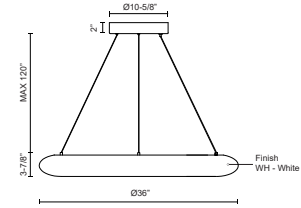

KUZCO

CANADA: 19054 28TH AVENUE - SURREY, BC V3Z 6M3
USA: 3035 E. LONE MOUNTAIN ROAD - LAS VEGAS, NV 89081

WWW.KUZCOLIGHTING.COM

© 2018 KUZCO LIGHTING. ALL RIGHTS RESERVED.

COMMENT